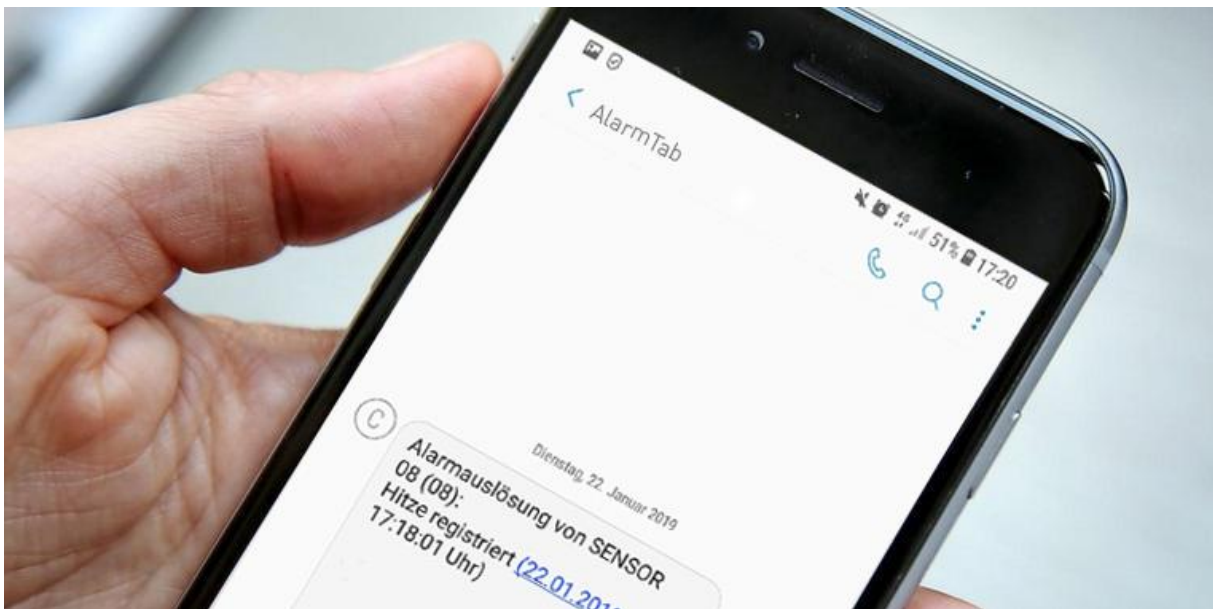

Burglars often cause a **short circuit** to interrupt the power supply in the house. Then communication via W-LAN and Internet is usually no longer possible.

AlarmTab® has an automatic switchover to the GSM radio networks for telephone and SMS as well as UMTS and LTE so that you are reliably informed in such cases as well.

Within seconds, in the event of an alarm, the notifications are sent to you by call, SMS, and photos and sensors details by e-mail and push messages.

Any number of telephone numbers, SMS numbers and e-mail addresses can be stored. The integrated emergency power supply is able to continue monitoring and notification for up to **24 hours**.